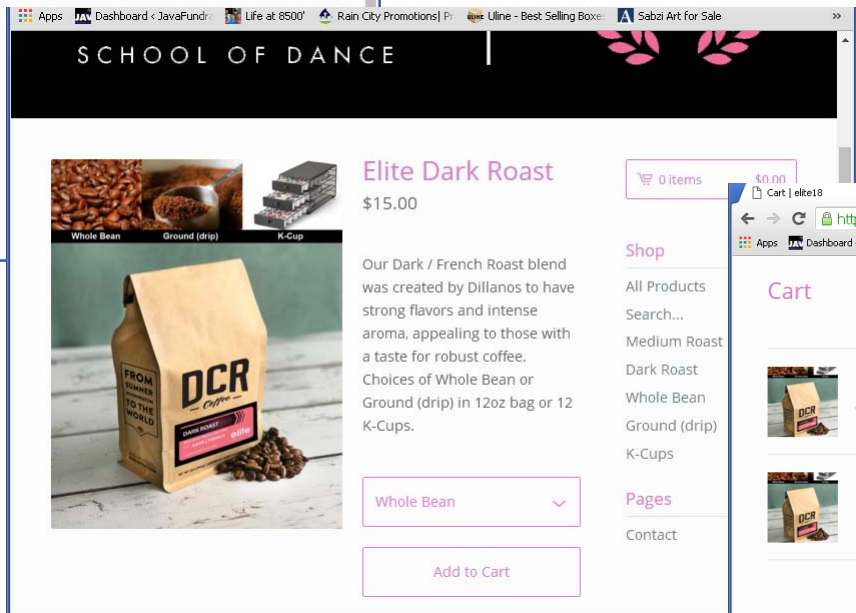

Branded online store makes ordering easy! Supporters add individual code at checkout to remove shipping and insure tracking.