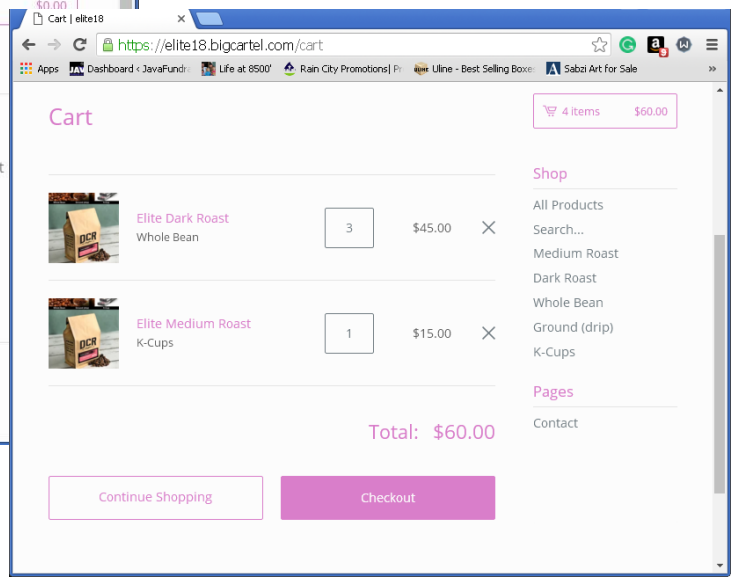

MY NAME IS: **Chloe Anderson**

Please input my **DISCOUNT CODE** at Checkout. It will **REMOVE SHIPPING CHARGES** and also give me credit for your order!

\$15 each

CODE: **EAST001**

ROASTS:	PACKAGING:
Medium	Whole Bean
Dark	Ground (drip)
	K-Cups

After you order online, I will personally deliver your order ☺

www.javafundraising.com/EASTLAKE18

Order online by OCT 25, 2018

Branded online store makes ordering easy! Supporters add individual code at checkout to remove shipping and insure tracking.